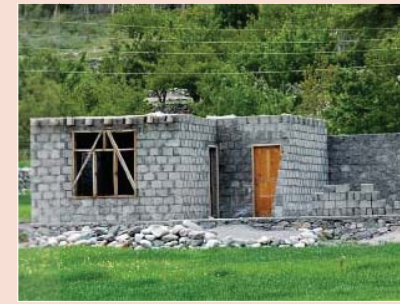

Katcha Houses

K1 Grass Cottage (manna)
Size 1 Room (18X14 ft)

K2 Light Frame (Jumphari)
Size 1 Room (18X14 ft)

K3 Mud House
Size 1 Room (18X14 ft)

K4 Adobe Unfired Brick
Size 1 Room (18X14 ft)

K5 Fired brick with mud mortar
Size 1 Room (18X14 ft)

K6 Dry Stone Masonry
Size 1 Room (15X15 ft)

Pucca Houses

P1 Unreinforced stone masonry C/S mortar
Size 1 Room (15X15 ft)

P2 Unreinforced brick masonry C/S mortar
Size 1 Room (15X15 ft)

P3 Unreinforced block masonry C/S Mortar
Size 1 Room (15X15 ft)