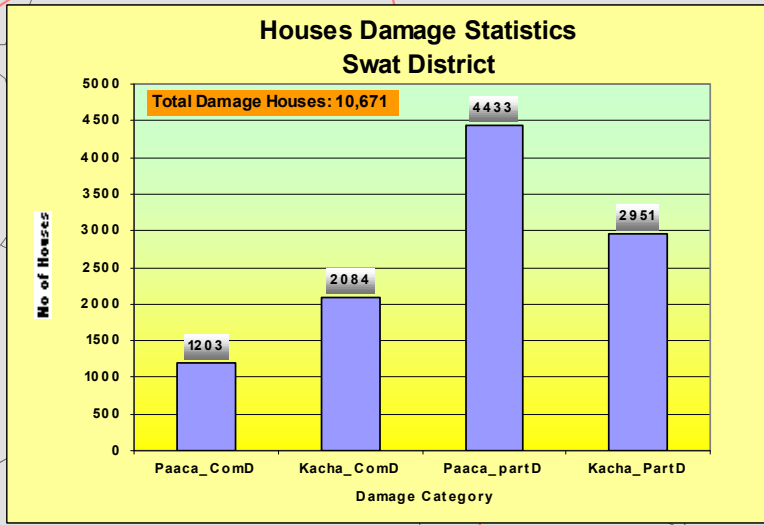

HOUSES DAMAGE STATISTICS SWAT DISTRICT

Legend

Total Damage Houses: 10,323

Completely Damage Houses: 3,287

Damage Profile

- Partial
- Completely

Houses Damage Statistics

- No Data
- 1 - 200
- 201 - 500
- 501 - 1000
- 1001 - 1100

Roads

District Boundary

Tehsil Boundary

UC Boundary

Tehsil	Completely Damage		Partial Damage	
	Paccka	Kacha	Paccka	Kacha
Babuzai	153	93	794	249
Bahrain	6	4	9	48
Barikot	34	260	23	119
Charbagh	478	617	1040	715
Kabal	300	264	2082	792
Khawazakhela	6	11	184	163
Matta	123	549	93	392
Matta Sebuji	103	286	208	473
Grand Total	1203	2084	4433	2951