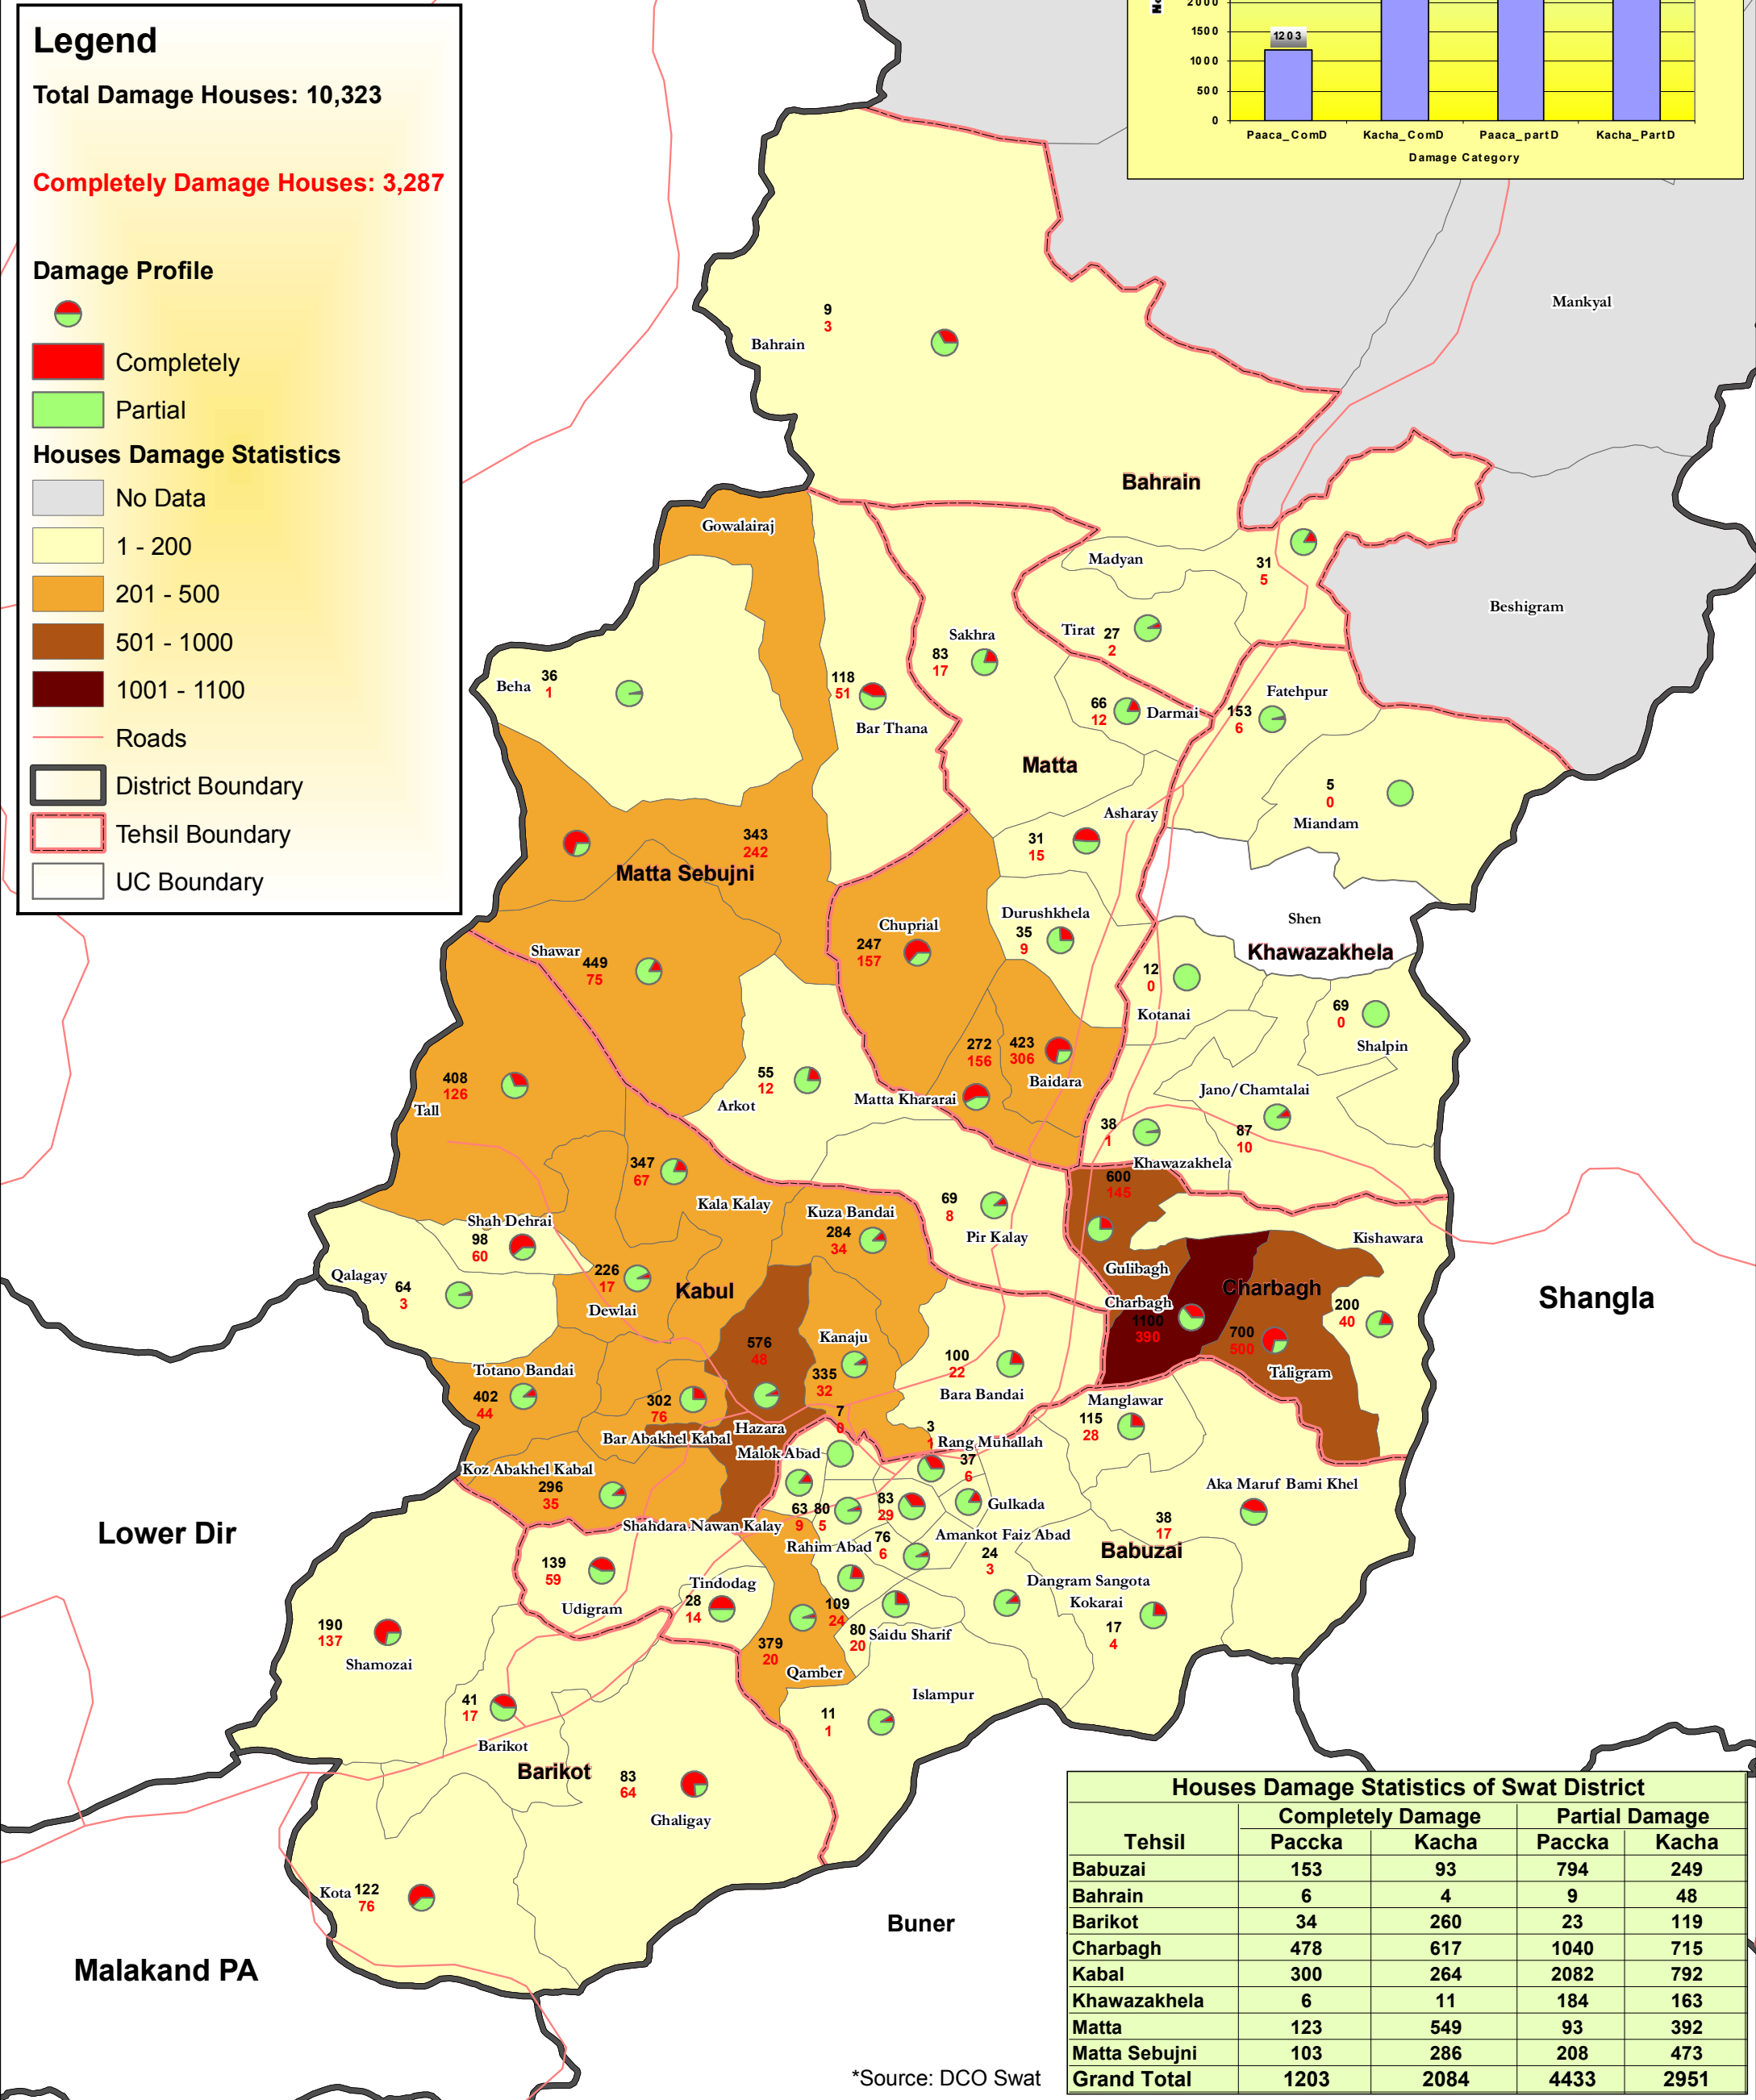

HOUSES DAMAGE STATISTICS SWAT DISTRICT

Legend

Total Damage Houses: 10,323

Completely Damage Houses: 3,287

Damage Profile

- Partial
- Completely

Houses Damage Statistics

- No Data
- 1 - 200
- 201 - 500
- 501 - 1000
- 1001 - 1100

Roads

District Boundary

Tehsil Boundary

UC Boundary

Tehsil	Completely Damage		Partial Damage	
	Paccka	Kacha	Paccka	Kacha
Babuzai	153	93	794	249
Bahrain	6	4	9	48
Barikot	34	260	23	119
Charbagh	478	617	1040	715
Kabal	300	264	2082	792
Khawazakhela	6	11	184	163
Matta	123	549	93	392
Matta Sebuji	103	286	208	473
Grand Total	1203	2084	4433	2951

*Source: DCO Swat